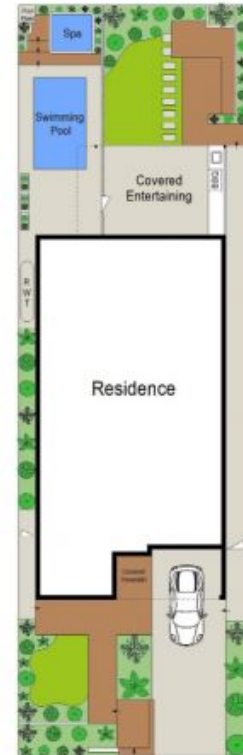

7A Alfred Avenue Cronulla, NSW

4

3

2

North Facing, Coastal Masterpiece

Walk up Hume Road and enjoy a dip or surf at the beach, or along the Esplanade looking out at the ocean?

With it's close proximity to Cronulla Golf Club, sign up to play or enjoy dinner at the Clubhouse...

0411525606

0475222600

FIRST FLOOR

GROUND FLOOR

SITE PLAN (NOT TO SCALE)

Scale in metres, indicative only. Dimensions are approximate. All information contained herein is gathered from sources we believe to be reliable. However we cannot guarantee its accuracy and interested persons should rely on their own enquiries.